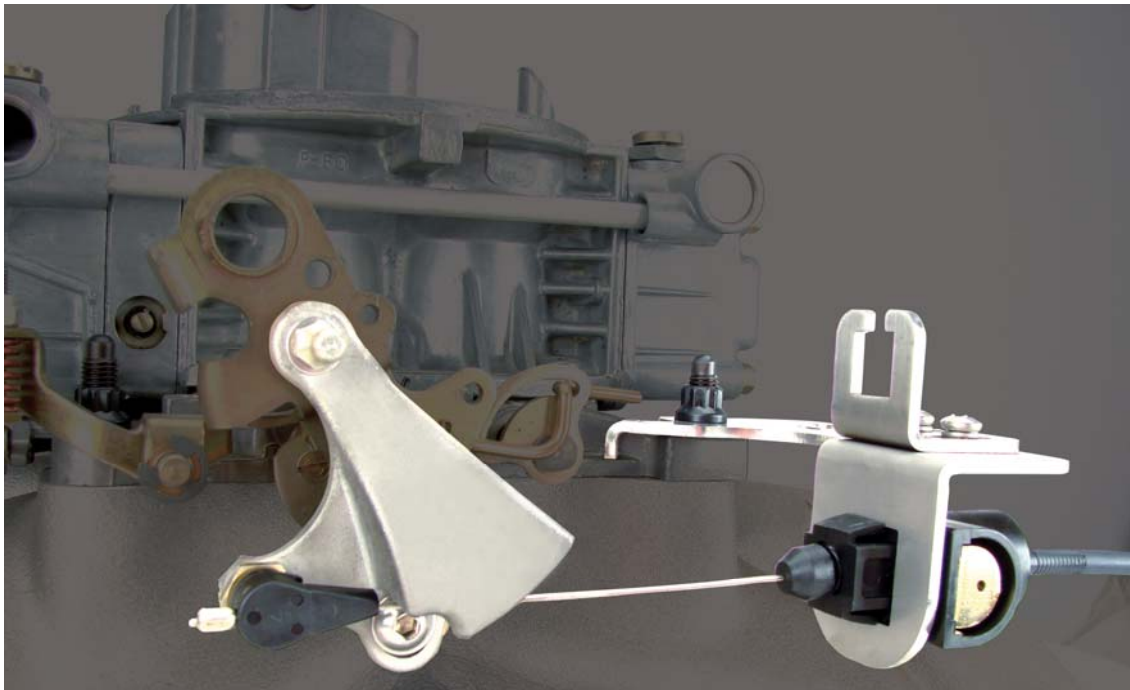

TCI® Automotive
151 Industrial Dr. * Ashland, MS 38603
Phone: 1-888-776-9824 * Fax: (662) 224-8255
www.tciauto.com